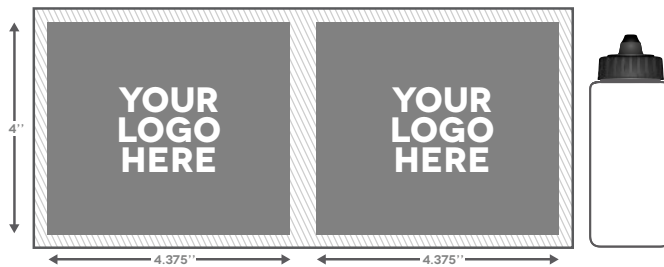

# VISIT OUR WEBSITE TO DOWNLOAD OUR TEMPLATES

| [WWW.INGLASCO.COM](http://WWW.INGLASCO.COM) |

**PUCK**

**TALL BOY 1000ML**

**FAT BOY 1000ML**

**STUBBY 700ML**

**500ML**

---