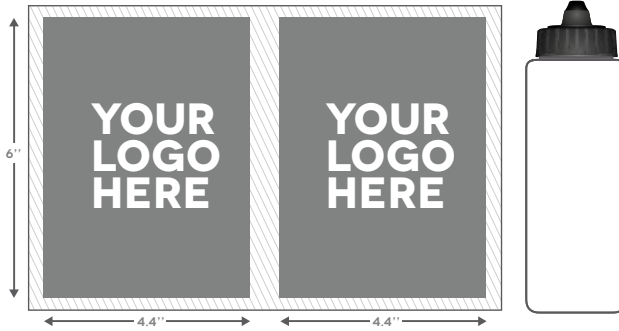

TALL BOY 1000ML