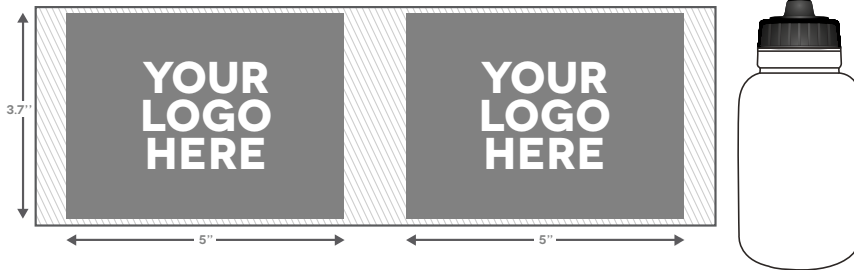

# VISIT OUR WEBSITE TO DOWNLOAD OUR TEMPLATES

| [WWW.INGLASCO.COM](http://WWW.INGLASCO.COM) |

**PUCK**

**TALL BOY 1000ML**

**FAT BOY 1000ML**

**STUBBY 700ML**

**500ML**

---