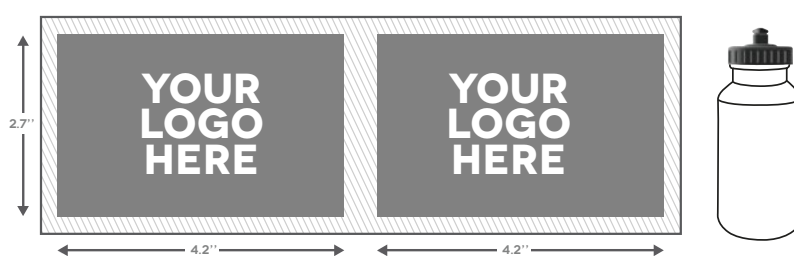

# VISIT OUR WEBSITE TO DOWNLOAD OUR TEMPLATES

| [WWW.INGLASCO.COM](http://WWW.INGLASCO.COM) |

**PUCK**

**TALL BOY 1000ML**

**FAT BOY 1000ML**

**STUBBY 700ML**

**500ML**

---